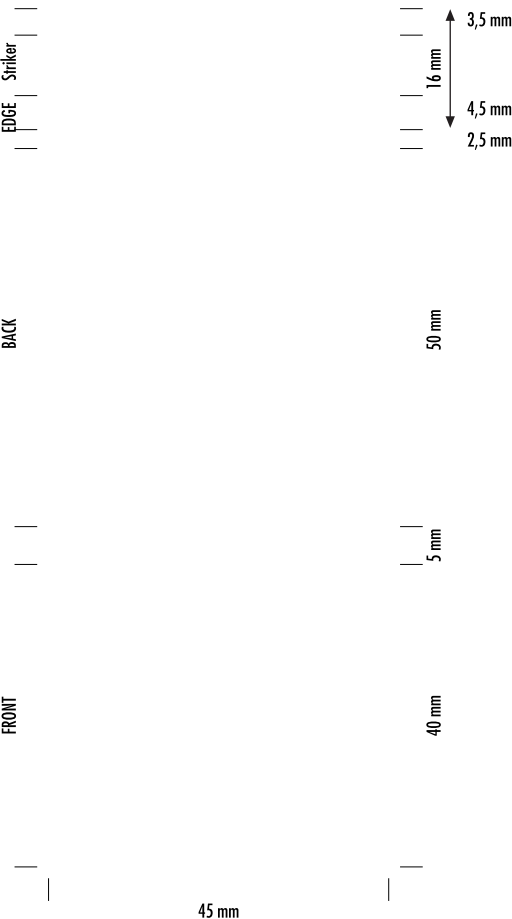

9653 middlelong flap

9653 middlelong flap

FLIPSIDE

45 mm