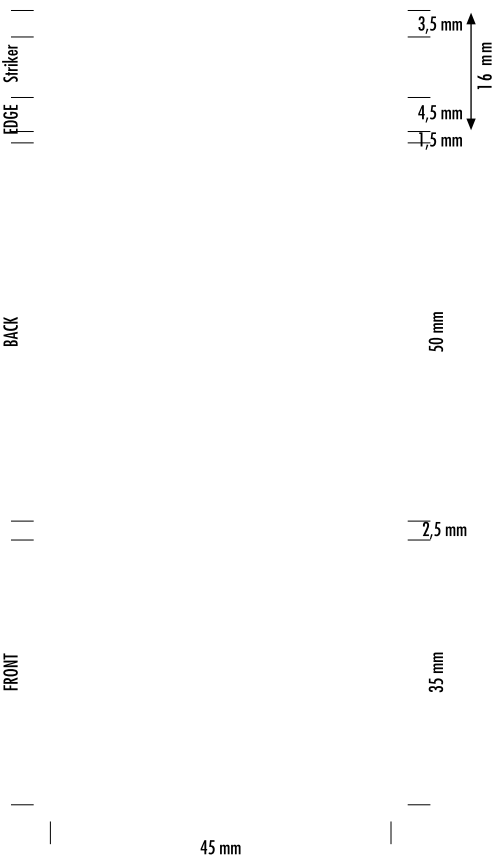

9651 short flap

9651 short flap

INSIDE

35 mm

45 mm