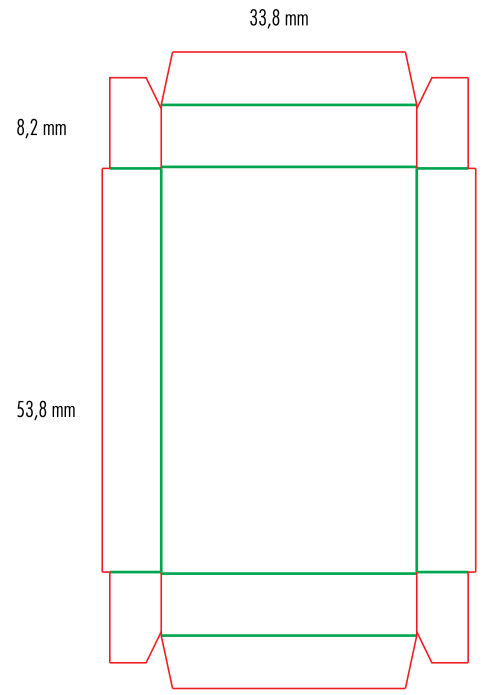

9514 Twin
AB-

9514 Twin Drawer
AB-

55,0 mm