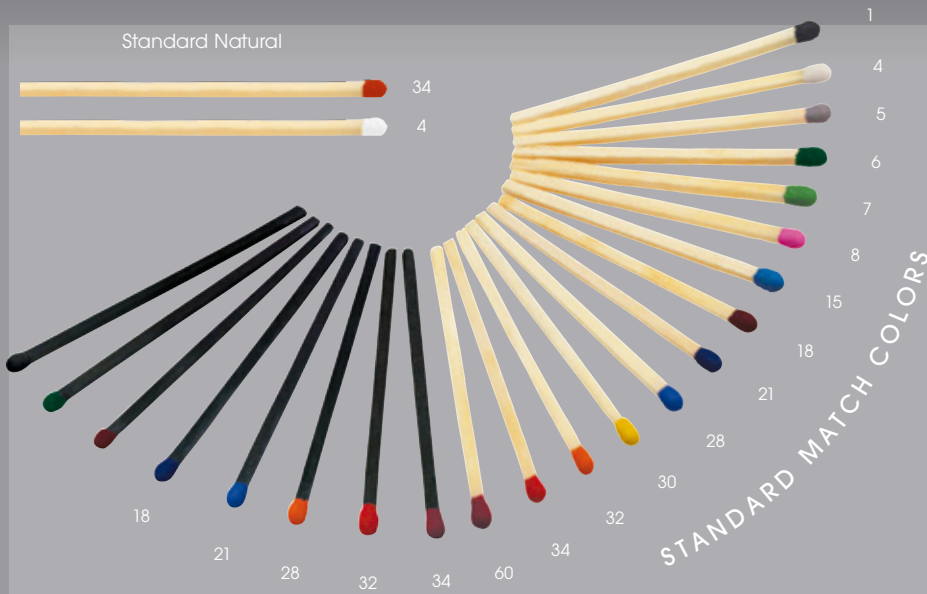

STANDARD STICKS NATURE DRUMS

STREICHHÖLZER NATUR, RUNDDOSEN
TIGES D'ALLUMETTES NATURELLES,
BOÎTES RONDES D'ALLUMETTES